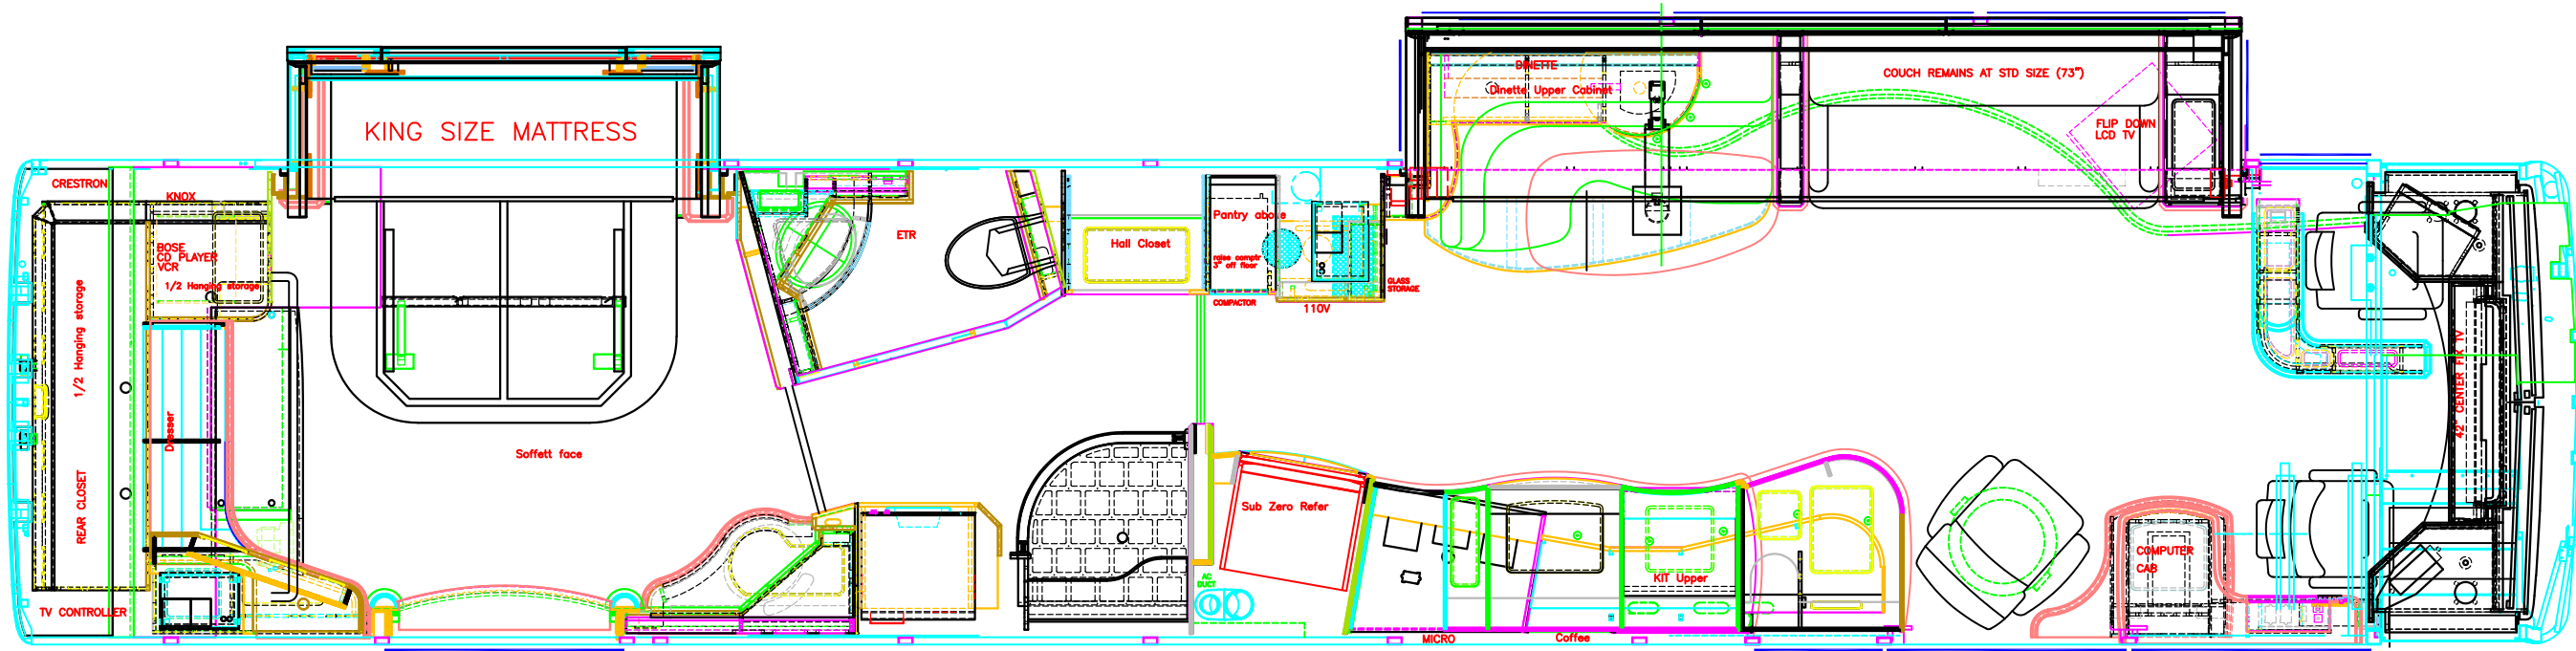

XLII DOUBLE SLIDE
TITANIUM FLOORPLAN

1400 MORROW AVENUE
NORTH CHICAGO IL 60064
847-578-4600
1-800-332-9877
FAX 847-578-1053

CUSTOMER

DRAWN Kurt L. Konigseder DATE 10/04/04

DWG NO.

DESIGN TITANIUM

SCALE

SHEET 1 OF 1

SIZE

B

THIS DRAWING IS THE PROPERTY
OF LIBERTY COACH INC AND IS
CONFIDENTIAL NOT TO BE USED,
REPRODUCED, COPIED OR DISCLOSED
TO OTHERS