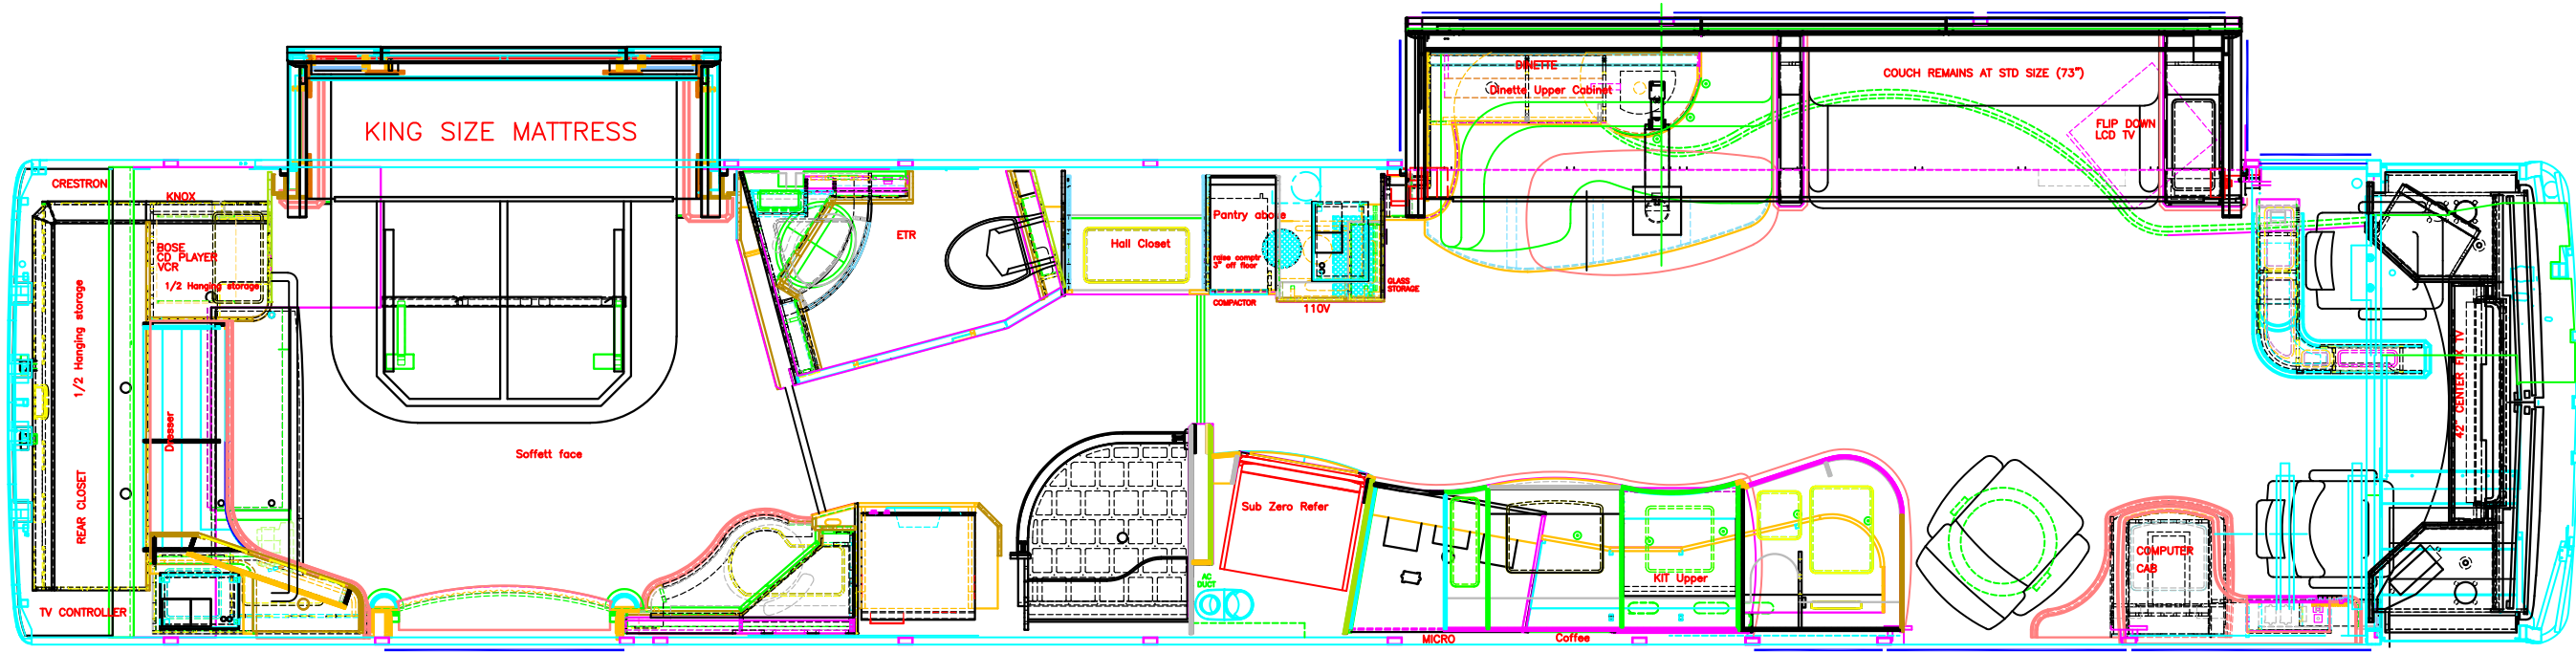

XLII DOUBLE SLIDE
TITANIUM FLOORPLAN

1400 MORROW AVENUE
NORTH CHICAGO IL 60064

847-578-4600

1-800-332-9877

FAX 847-578-1053

CUSTOMER

DRAWN Kurt L. Konigseder DATE 10/04/04

DWG NO.

DESIGN TITANIUM

SIZE

B

SCALE

SHEET 1 OF 1

THIS DRAWING IS THE PROPERTY
OF LIBERTY COACH INC AND IS
CONFIDENTIAL NOT TO BE USED,
REPRODUCED, COPIED OR DISCLOSED
TO OTHERS