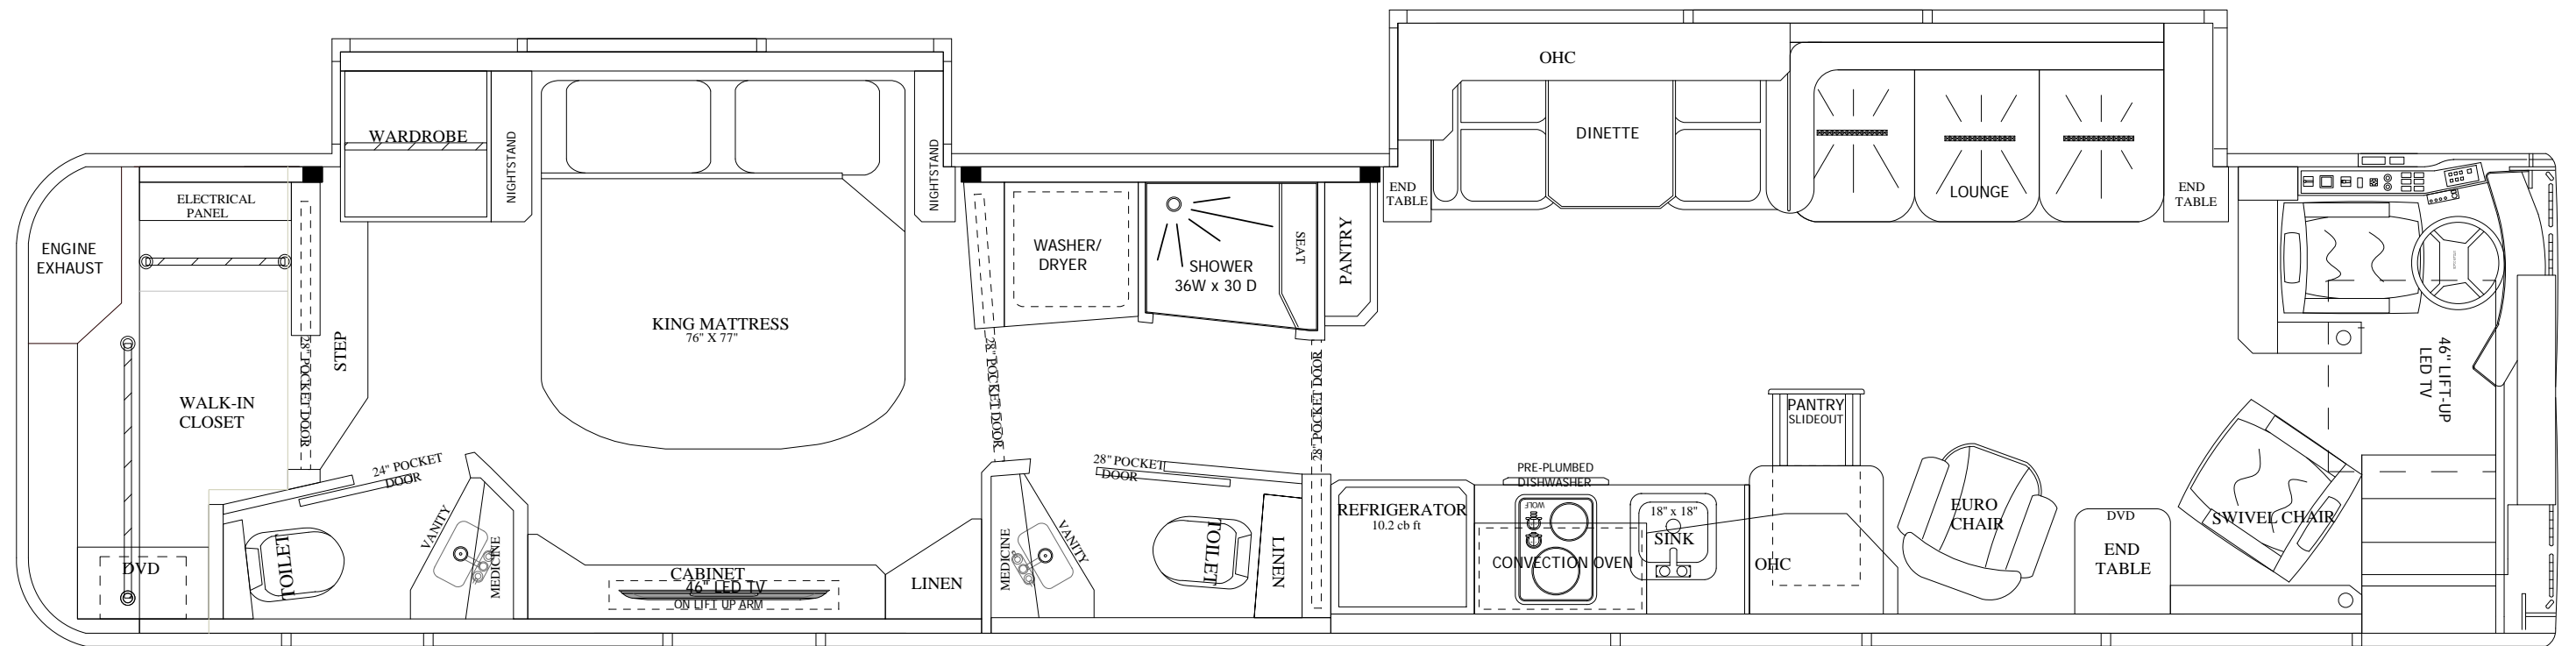

EMERALD COACH X-SUPER SLIDE

X-5581 SUPER SLIDE

1000 Airport Road
P.O. Box 154
Stephenville, Texas - 76401
(877) 688-5299
(254) 968-5733

DEALER: ----
 CUSTOMER: EMERARLD
 DRAWING NUMBER: 123014-1
 COACH NUMBER: 5581
 ENGINEERING: Jonathan Chaine
 SALES: Cindy Skinner

APPROVED FOR PRODUCTION

DRAWN BY: JONATHAN CHAINE
 DATE: 12/30/14

NUMBER	REVISIONS	APPROVED BY
01	JC - 30-DEC-14	
02	JC - 06-JAN-15	
03	JC - 02-MAR-15	
04	JC - 28-MAR-16	
FINAL		

This Drawing and/or its Design in Whole or Part is the Property of OUTLAW CONVERSIONS. It is Not to be Copied or Reproduced in any Manner Without Specific Written Permission of OUTLAW CONVERSIONS.