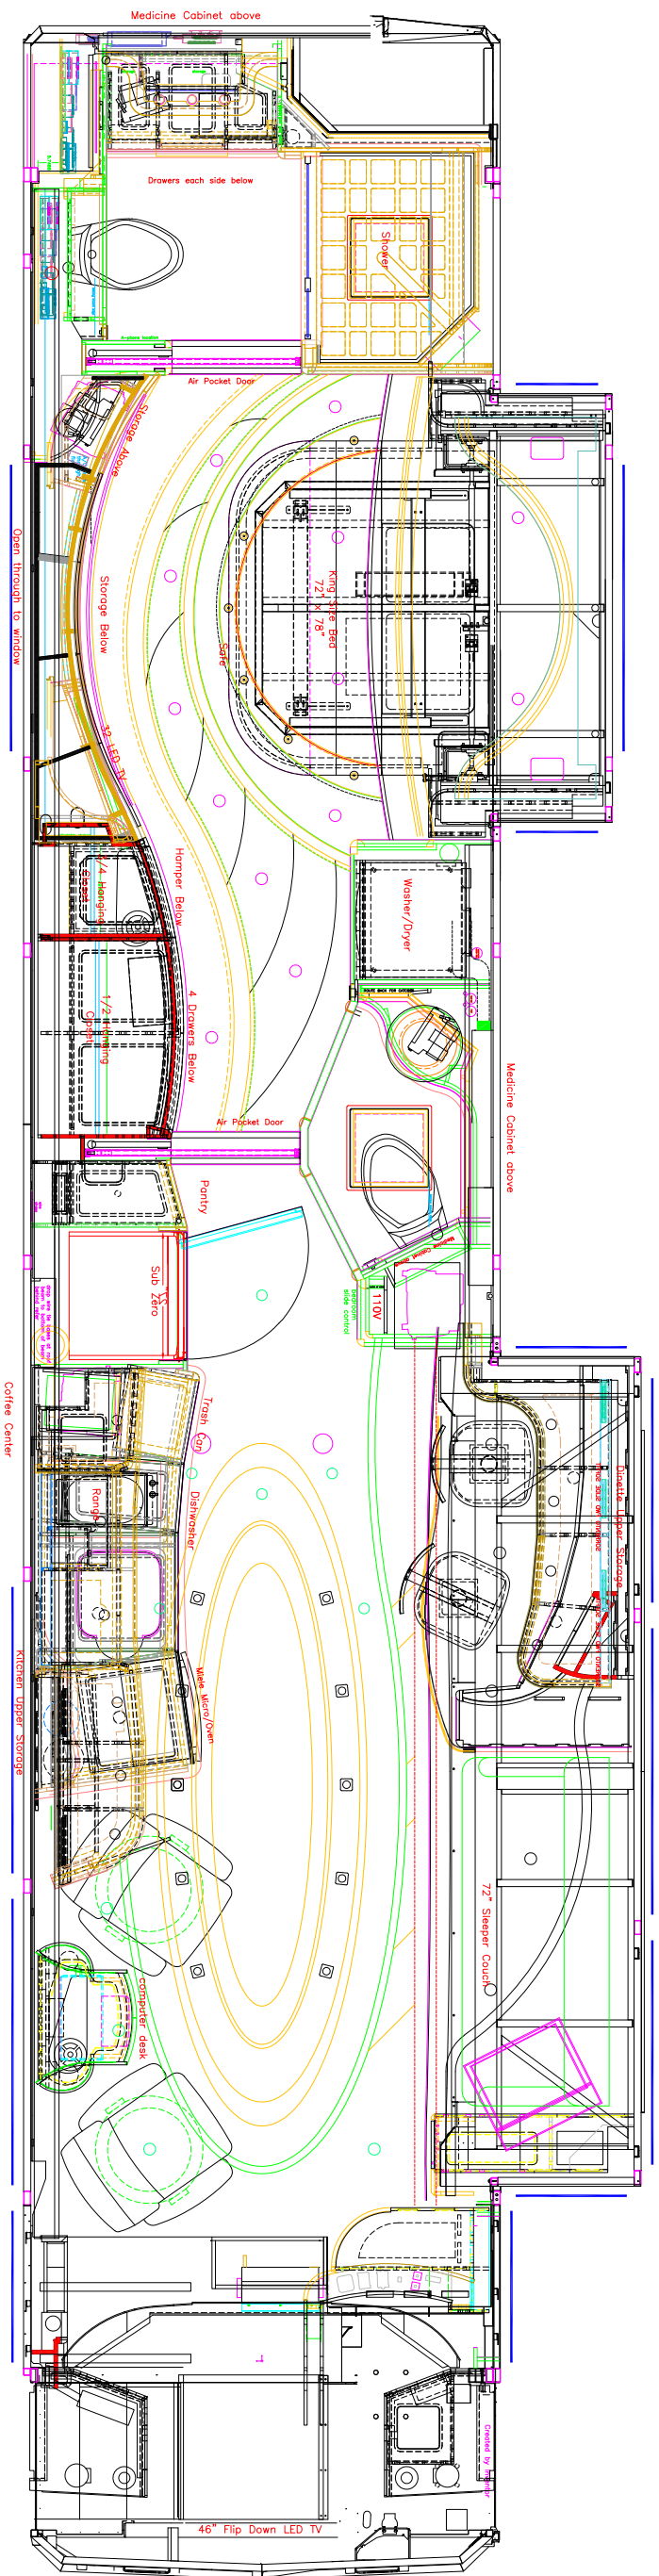

H3-45 KESWICK FLOORPLAN 747

1400 MORROW AVENUE
 NORTH CHICAGO IL 60064
 847-578-4600
 1-800-332-9877
 FAX 847-578-1053

CUSTOMER

LIBERTY COACH OF FLORIDA INC.

DRAWN Kurt L. Konigseder DATE 01/15/09

DWG NO.

DESIGN KESWICK
 H345 DOUBLE SLIDE

SIZE

D

THIS DRAWING IS THE PROPERTY OF LIBERTY COACH INC AND IS CONFIDENTIAL NOT TO BE USED, REPRODUCED, COPIED OR DISCLOSED TO OTHERS

SCALE 1/2"=1'-0" SHEET 1 OF 1