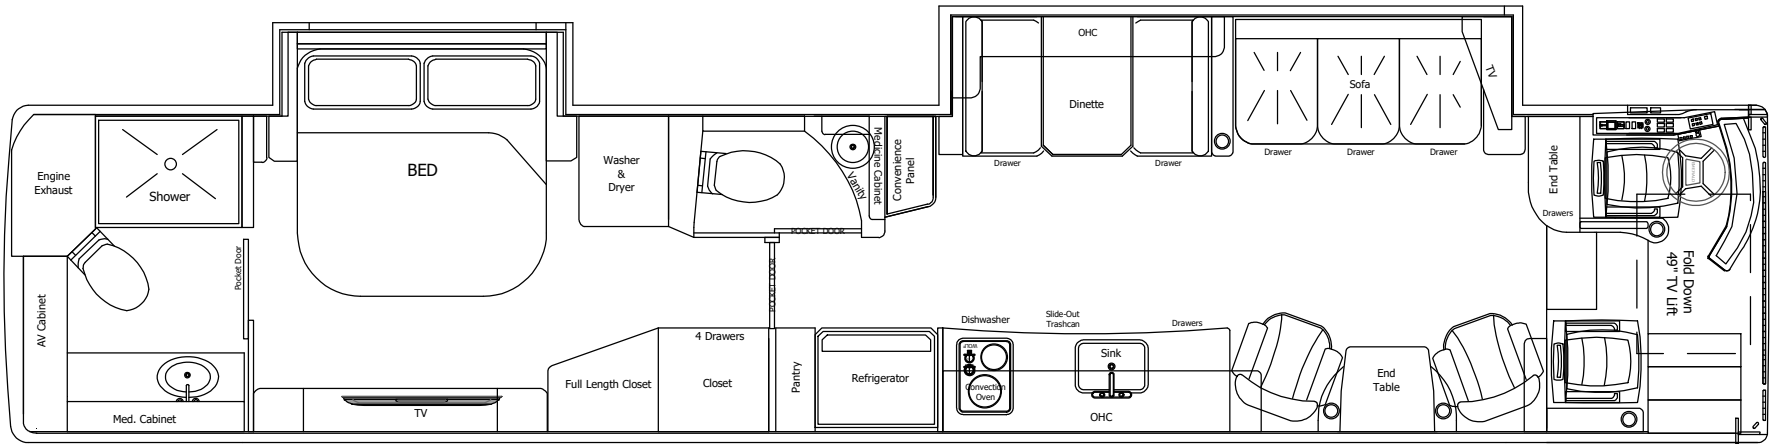

1 2 3 4 5 6 7 8 9 10 11 12 13 14 15 16

A
B
C
D
E
F
G
H
I
J

Note: Soundbar is placed below TV

H3-0543 - Double Slide

**EMERALD
LUXURY COACHES**

1000 Airport Road
P.O. Box 154
Stephenville, Texas - 76401
(877) 688-5299
(254) 968-5733

DEALER: -
CUSTOMER: -
DRAWING NUMBER:
COACH: 0543
ENGINEERING: RILEY EPPERSON
SALES:

REVISIONS	
NUMBER	APPROVED BY
Rev. 1	R. Epperson 10/10/2019

DRAWN BY: Riley Epperson
DATE: May 30, 2019

This Drawing and/or its Design in Whole or Part is the Property of Emerald Luxury Coaches. It is Not to be Copied or Reproduced in any Manner Without Specific Written Permission of Emerald Luxury Coaches.