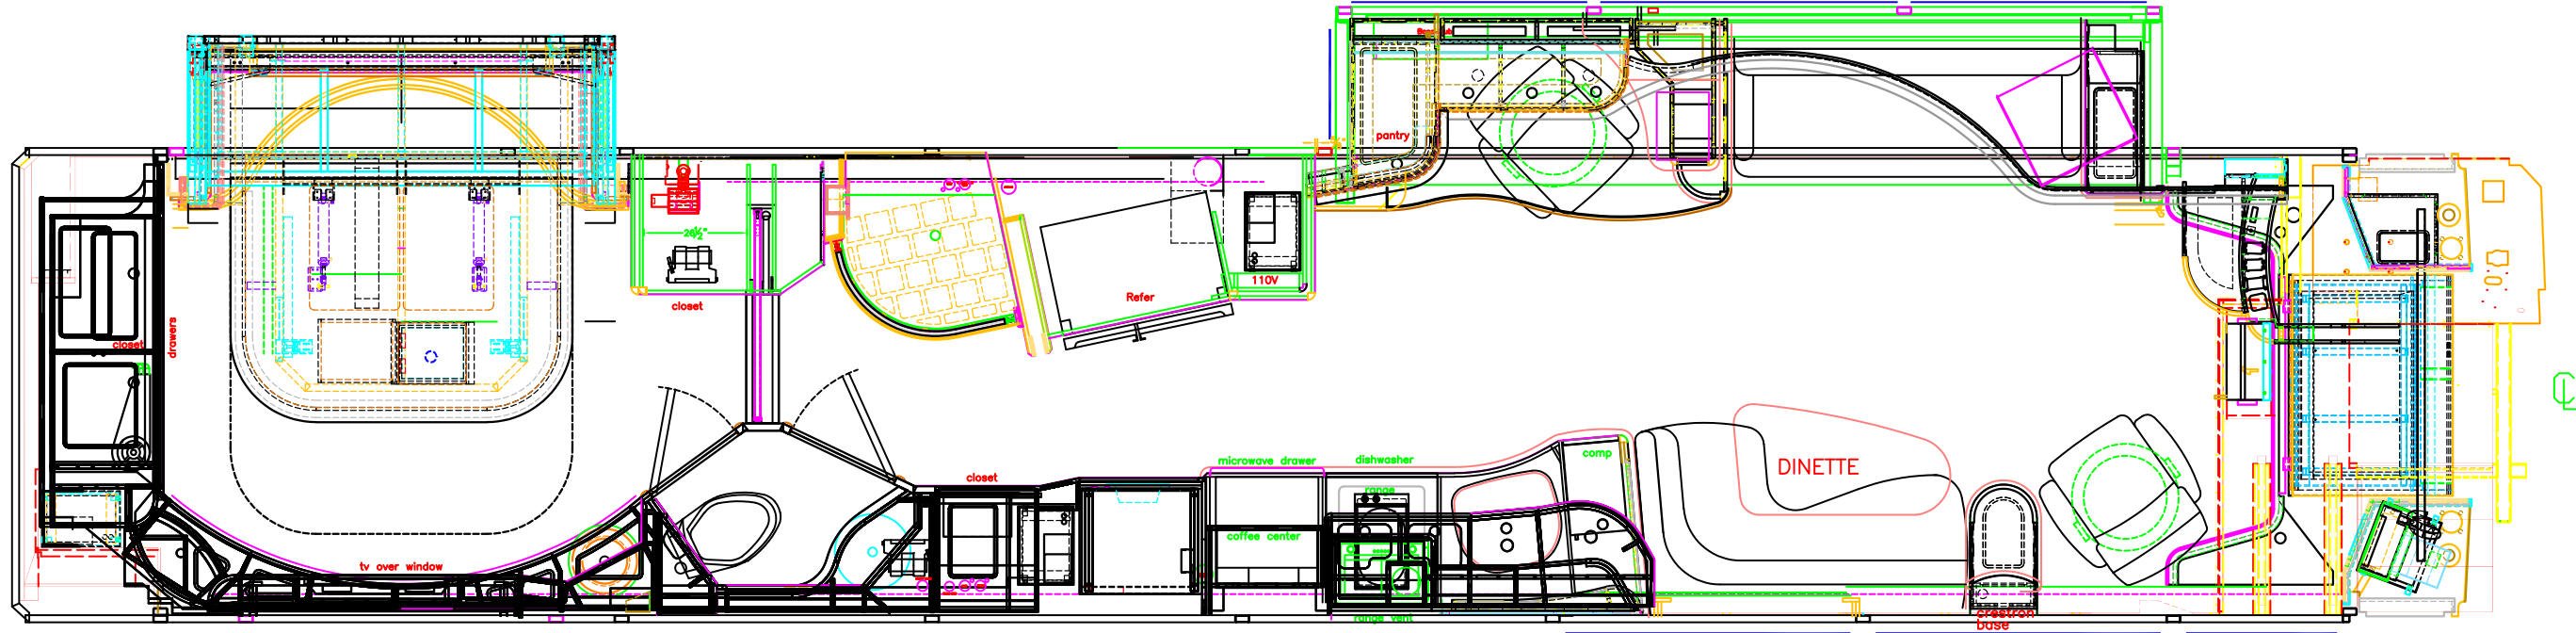

H3-45 ASHTON FLOORPLAN

1400 MORROW AVENUE
 NORTH CHICAGO IL 60064
 847-578-4600
 1-800-332-9877
 FAX 847-578-1053

CUSTOMER

LIBERTY COACH OF FLORIDA INC.

DRAWN Kurt L. Konigseder DATE 11/07/06

DWG NO.

DESIGN Ashton H345 DOUBLE SLIDE
 SIZE D

THIS DRAWING IS THE PROPERTY OF LIBERTY COACH INC AND IS CONFIDENTIAL, NOT TO BE USED, REPRODUCED, COPIED OR DISCLOSED TO OTHERS

SCALE 1/2" = 1'-0" SHEET 1 OF 1